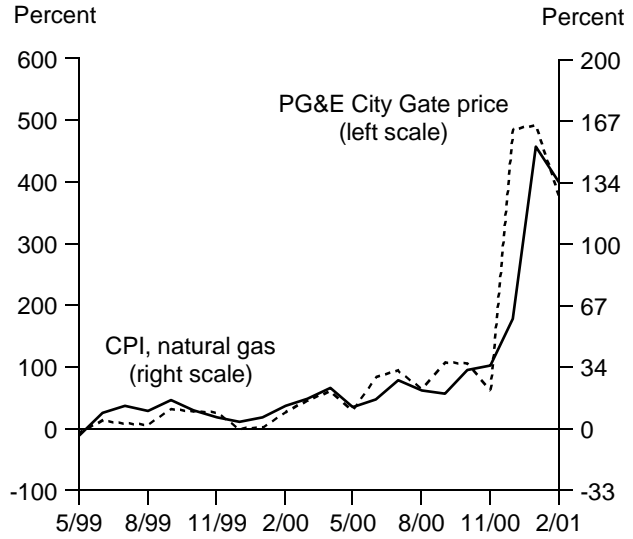

**Figure 1**  
**Natural Gas—PG&E City Gate price**  
**and San Francisco Bay Area CPI**  
**(year-over-year change)**

Source: Authors' calculations using data from Natural Gas Daily and the Bureau of Labor Statistics.